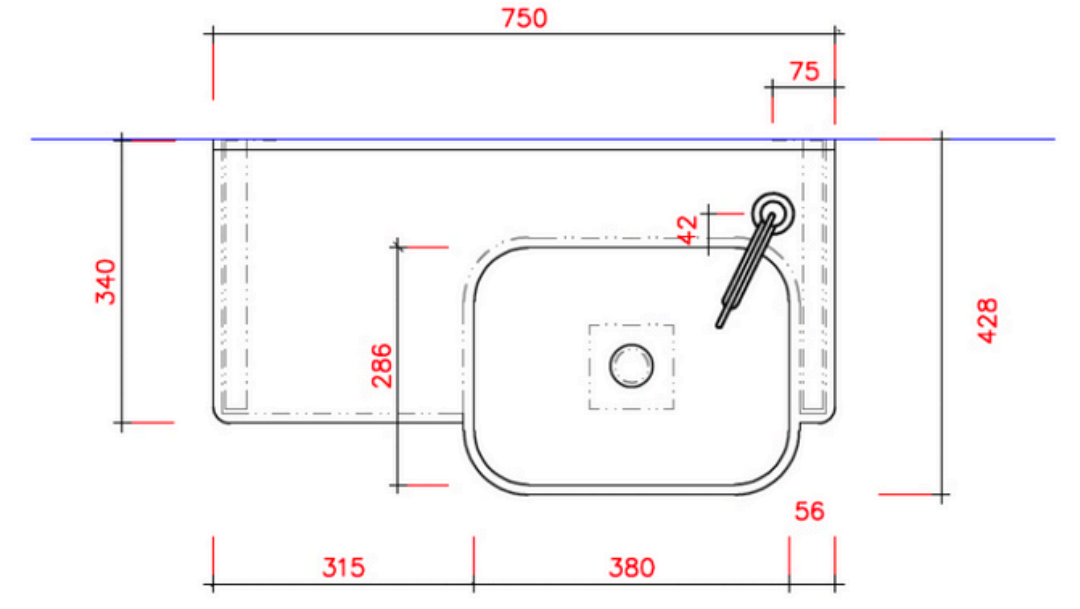

COLOR PALETTE

PRODUCT INFO

Meeting international standards, the Amore basin has been designed with great care. The single lever basin mixer, can either be placed in the centre or on the right or left side of the basin, closest to the wash closet. Crafted from solid surfacing material in a pristine white finish, this basin seamlessly blends elegance with practicality.

The position of the bowl is available middle, left & right hand side of the unit. The shelf is customizable to any length.

**L 750 x W 340/430 x D 120mm | Material** solid surfacing white | **Installation** Wall mounted with two wall brackets | **Overflow** without | **Taphole** one (centre or offset right & left hand side) | **Basin waste** included in solid surfacing material | **Fixations** 8 x wall anchors

VH900750\_LHS  
VH900750\_CN  
VH900750\_RHS

TECHNICAL SPECIFICATION

LEFT HAND BOWL

MIDDLE BOWL

RIGHT HAND BOWL

IMAGE

---