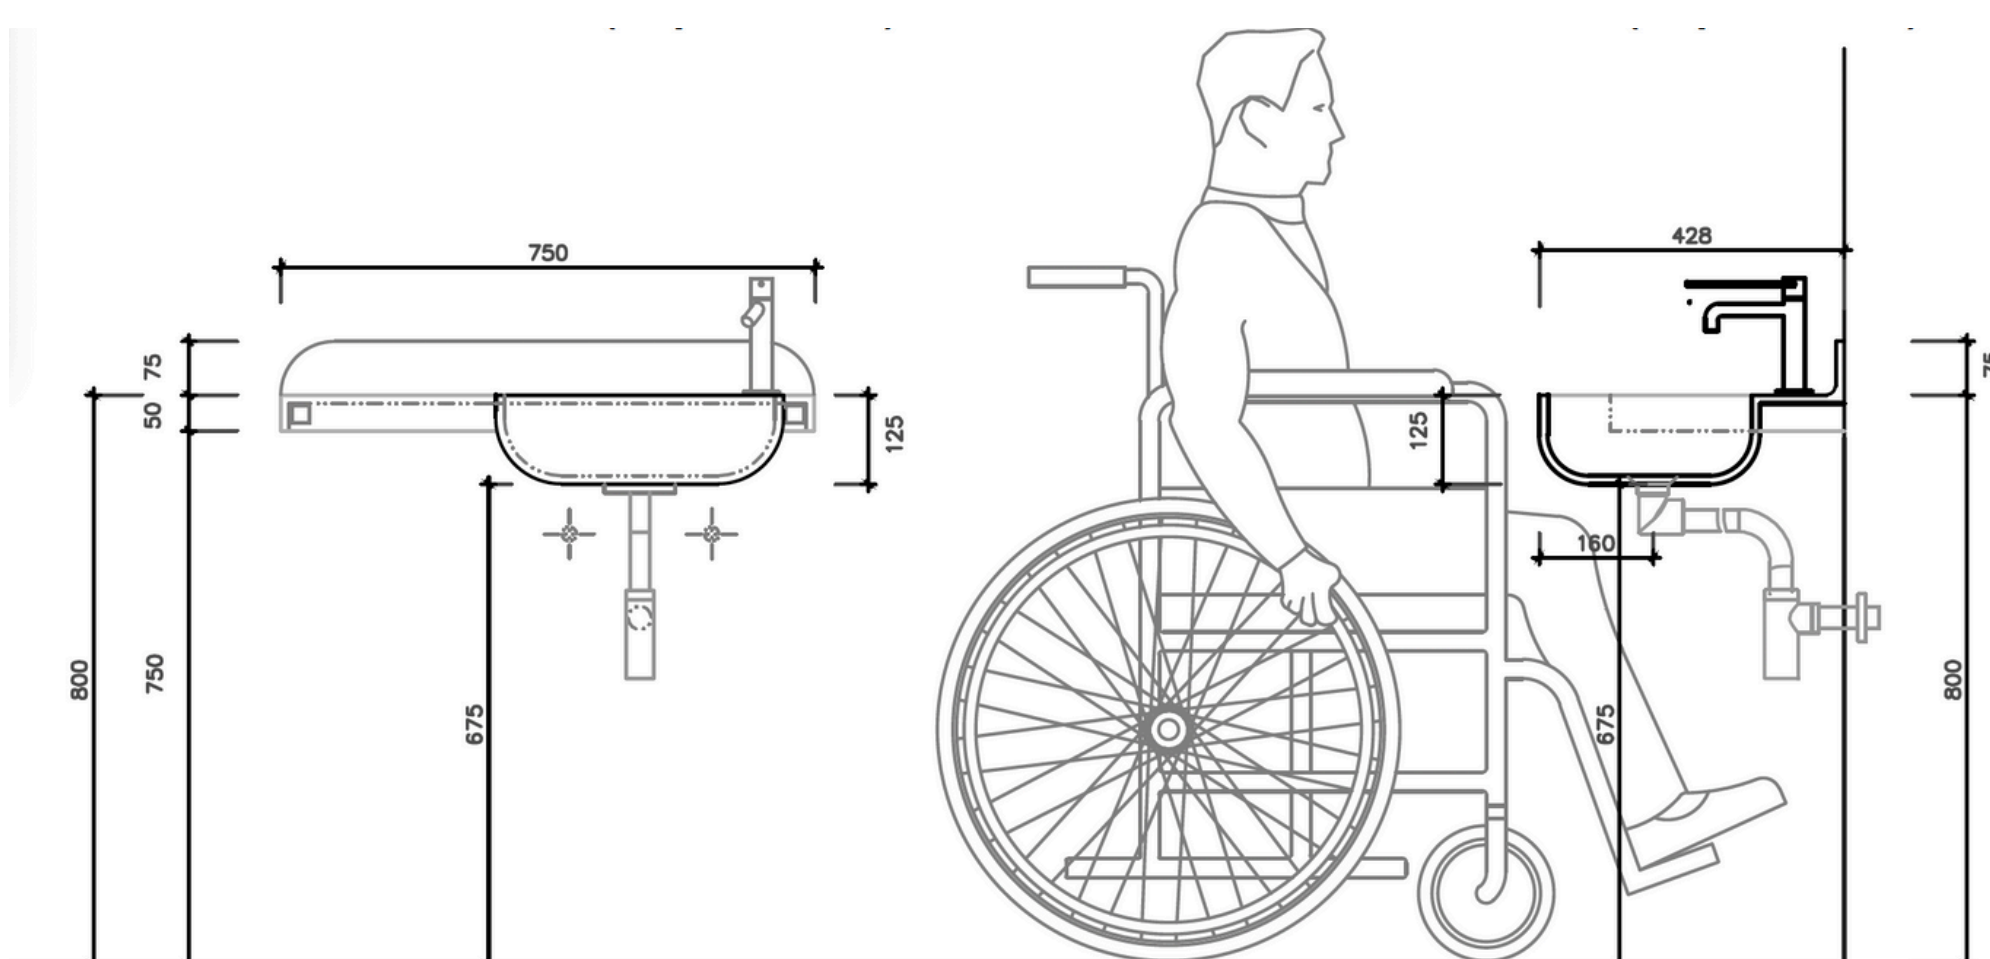

COLOR PALETTE

PRODUCT INFO

Meeting international standards, the Amore basin has been designed with great care. The single lever basin mixer, can either be placed in the centre or on the right or left side of the basin, closest to the wash closet. Crafted from solid surfacing material in a pristine white finish, this basin seamlessly blends elegance with practicality.

The position of the bowl is available middle, left & right hand side of the unit. The shelf is customizable to any length.

**L 750 x W 340/430 x D 120mm | Material** solid surfacing white | **Installation** Wall mounted with two wall brackets | **Overflow** without | **Taphole** one (centre or offset right & left hand side) | **Basin waste** included in solid surfacing material | **Fixations** 8 x wall anchors

VH900750\_LHS  
VH900750\_CN  
VH900750\_RHS

TECHNICAL SPECIFICATION

LEFT HAND BOWL

MIDDLE BOWL

RIGHT HAND BOWL

IMAGE

---