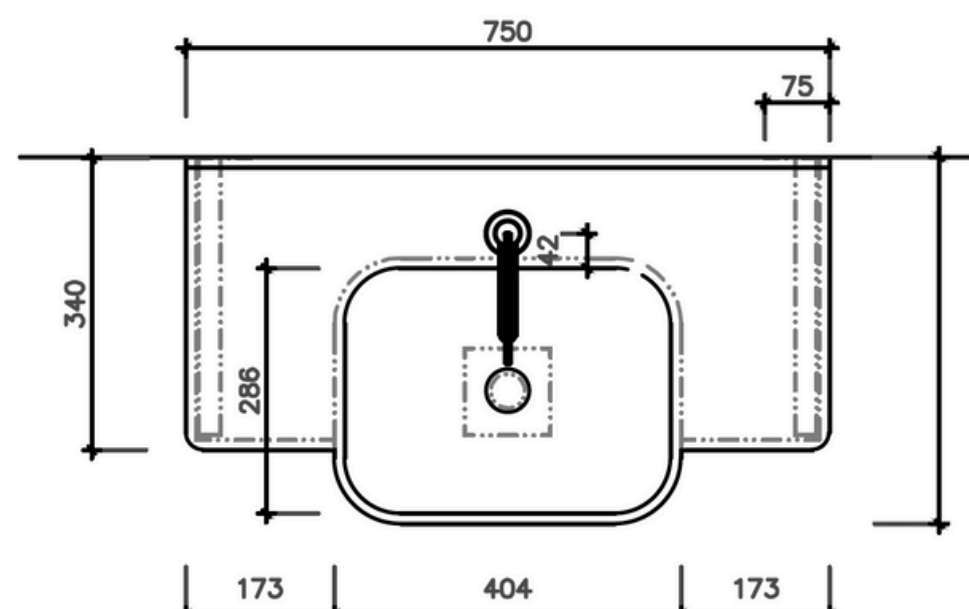

COLOR PALETTE

PRODUCT INFO

Meeting international standards, the Amore basin has been designed with great care. The single lever basin mixer, can either be placed in the centre or on the right or left side of the basin, closest to the wash closet. Crafted from solid surfacing material in a pristine white finish, this basin seamlessly blends elegance with practicality.

The position of the bowl is available middle, left & right hand side of the unit. The shelf is customizable to any length.

**L 750 x W 340/430 x D 120mm | Material** solid surfacing white | **Installation** Wall mounted with two wall brackets | **Overflow** without | **Taphole** one (centre or offset right & left hand side) | **Basin waste** included in solid surfacing material | **Fixations** 8 x wall anchors

VH900750\_LHS  
VH900750\_CN  
VH900750\_RHS

TECHNICAL SPECIFICATION

LEFT HAND BOWL

MIDDLE BOWL

RIGHT HAND BOWL

IMAGE

---