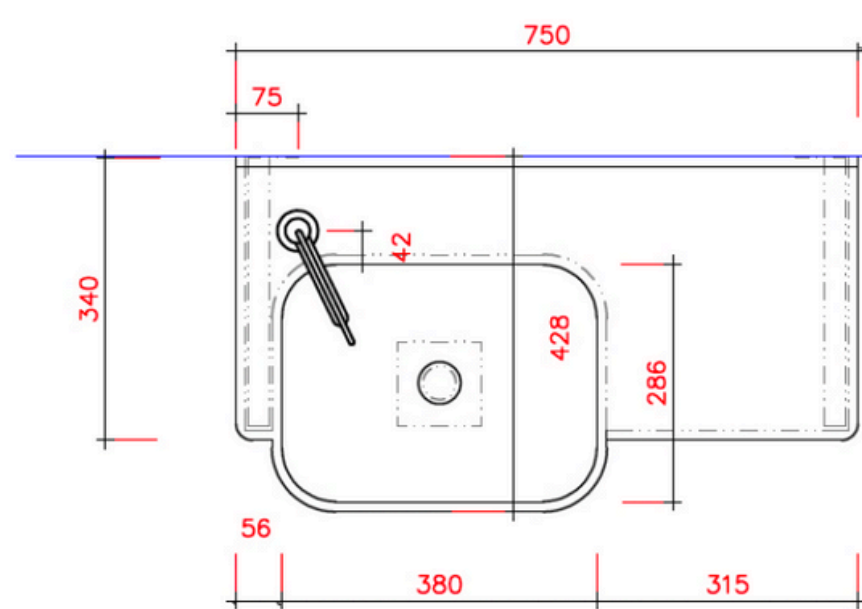

COLOR PALETTE

PRODUCT INFO

Meeting international standards, the Amore basin has been designed with great care. The single lever basin mixer, can either be placed in the centre or on the right or left side of the basin, closest to the wash closet. Crafted from solid surfacing material in a pristine white finish, this basin seamlessly blends elegance with practicality.

The position of the bowl is available middle, left & right hand side of the unit. The shelf is customizable to any length.

**L 750 x W 340/430 x D 120mm | Material** solid surfacing white | **Installation** Wall mounted with two wall brackets | **Overflow** without | **Taphole** one (centre or offset right & left hand side) | **Basin waste** included in solid surfacing material | **Fixations** 8 x wall anchors

VH900750\_LHS  
VH900750\_CN  
VH900750\_RHS

TECHNICAL SPECIFICATION

LEFT HAND BOWL

MIDDLE BOWL

RIGHT HAND BOWL

IMAGE

---